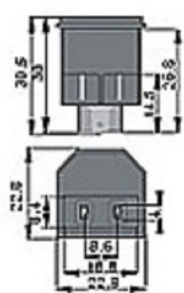

German Socket 2P+E

Type: S221

Danish Socket 2P+E

Type: S227

UK Socket 2P+E

Type: S230E-

Type: S228

Square cover

Round cover

Round cover

**Specifications:**

10/16A	250V
	~
Protection Type:	IP54