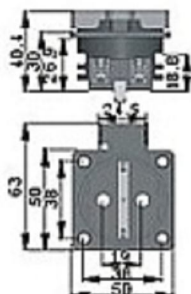

German Socket with children protection 2P+E

Type: S220EC

German Socket 2P+E

Type: S220E

German Socket 2P

Type: S200

Swiss Socket 2P+E

Type: S224EB

French Socket with children protection 2P+E

Type: S226E

French Socket 2P+E

Type: S225E

French Socket 2P+E

Type: S225EB

Swiss Socket 2P+E

Type: S224E

German Socket 2P+E

Type: S221

Danish Socket 2P+E

Type: S227

UK Socket 2P+E

Type: S230E-

Type: S228

Square cover

Round cover

Round cover

**Specifications:**

10/16A	250V
	~
Protection Type:	IP54