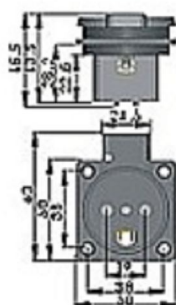

French Socket with children protection 2P+E

Type: S226E

French Socket 2P+E

Type: S225E

French Socket 2P+E

Type: S225EB

Swiss Socket 2P+E

Type: S224E

German Socket 2P+E

Type: S221

Danish Socket 2P+E

Type: S227

UK Socket 2P+E

Type: S230E-

Type: S228

Square cover

Round cover

Round cover

**Specifications:**

10/16A	250V
	~
Protection Type:	IP54