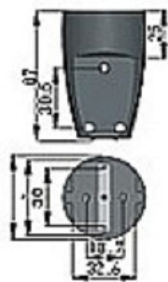

French Socket with children protection 2P+E

Type: S226E

French Socket 2P+E

Type: S225E

French Socket 2P+E

Type: S225EB

Swiss Socket 2P+E

Type: S224E

German Socket 2P+E

Type: S221

Danish Socket 2P+E

Type: S227

UK Socket 2P+E

Type: S230E-

Type: S228

Square cover

Round cover

Round cover

**Specifications:**

10/16A	250V
	~
Protection Type:	IP54