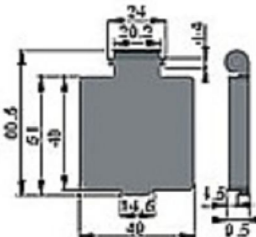

German Socket 2P+E

Type: S221

Danish Socket 2P+E

Type: S227

UK Socket 2P+E

Type: S230E-

Type: S228

Square cover

Round cover

Round cover

**Specifications:**

10/16A	250V
	~
Protection Type:	IP54