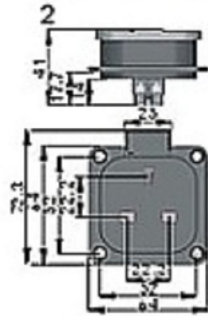

German Socket 2P+E

Type: S221

Danish Socket 2P+E

Type: S227

UK Socket 2P+E

Type: S230E-

Type: S228

Square cover

Round cover

Round cover

**Specifications:**

10/16A	250V
	~
Protection Type:	IP54