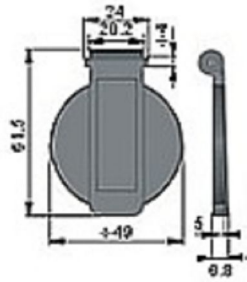

German Socket 2P+E

Type: S221

Danish Socket 2P+E

Type: S227

UK Socket 2P+E

Type: S230E-

Type: S228

Square cover

Round cover

Round cover

**Specifications:**

10/16A	250V
	~
Protection Type:	IP54