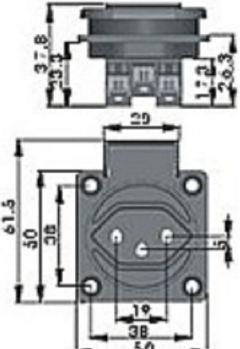

French Socket with children protection 2P+E

Type: S226E

French Socket 2P+E

Type: S225E

French Socket 2P+E

Type: S225EB

Swiss Socket 2P+E

Type: S224E

Round cover

Round cover

**Specifications:**

10/16A	250V
	~
Protection Type:	IP54