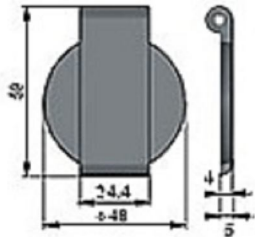

German Socket 2P+E

Type: S221

Danish Socket 2P+E

Type: S227

UK Socket 2P+E

Type: S230E-

Type: S228

Square cover

Round cover

Round cover

**Specifications:**

10/16A	250V
	~
Protection Type:	IP54