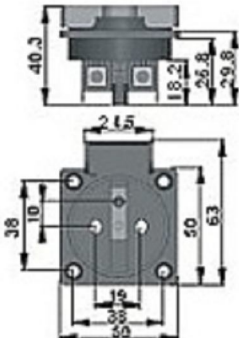

French Socket with children protection 2P+E

Type: S226E

French Socket 2P+E

Type: S225E

French Socket 2P+E

Type: S225EB

Swiss Socket 2P+E

Type: S224E

German Socket 2P+E

Type: S221

Danish Socket 2P+E

Type: S227

UK Socket 2P+E

Type: S230E-

Type: S228

Square cover

Round cover

Round cover

**Specifications:**

10/16A	250V
	~
Protection Type:	IP54