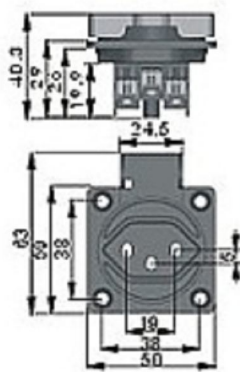

German Socket with children protection 2P+E

Type: S220EC

German Socket 2P+E

Type: S220E

German Socket 2P

Type: S200

Swiss Socket 2P+E

Type: S224EB

French Socket with children protection 2P+E

Type: S226E

French Socket 2P+E

Type: S225E

French Socket 2P+E

Type: S225EB

Swiss Socket 2P+E

Type: S224E

Round cover

Round cover

**Specifications:**

10/16A	250V
	~
Protection Type:	IP54