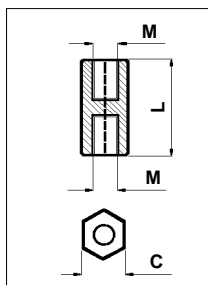

DISTANZIATORI IN OTTONE NICHELATO

NICKEL-PLATED BRASS SPACERS

CODICE P/N	Tipo Type	DIMENSIONI SIZES			NOTE NOTES	CONF. PKG. pz. pcs.
		L	M	C		
4551 MA92 XT	1	5	M3	6		---
4552 MA92 XT	1	10	M3	6		---
4553 MA92 XT	1	15	M3	6		---
4554 MA92 XT	1	20	M3	6		---
4555 MA92 XT	1	25	M3	6		---
4556 MA92 XT	1	30	M3	6		---
4557 MA92 XT	1	35	M3	6		---
4558 MA92 XT	1	40	M3	6		---
4559 MA92 XT	1	45	M3	6		---
4560 MA92 XT	1	50	M3	6		---
4561 MA92 XT	1	55	M3	6		---
4562 MA92 XT	1	60	M3	6		---
4563 MA92 XT	1	5	M4	7		---
4564 MA92 XT	1	10	M4	7		---
4565 MA92 XT	1	15	M4	7		---
4566 MA92 XT	1	20	M4	7		---
4567 MA92 XT	1	25	M4	7		---
4568 MA92 XT	1	30	M4	7		---
4569 MA92 XT	1	35	M4	7		---
4570 MA92 XT	1	40	M4	7		---
4571 MA92 XT	1	45	M4	7		---
4572 MA92 XT	1	50	M4	7		---
4573 MA92 XT	1	55	M4	7		---
4574 MA92 XT	1	60	M4	7		---

Tutte le quote sono in mm. / All the dimensions are in mm.